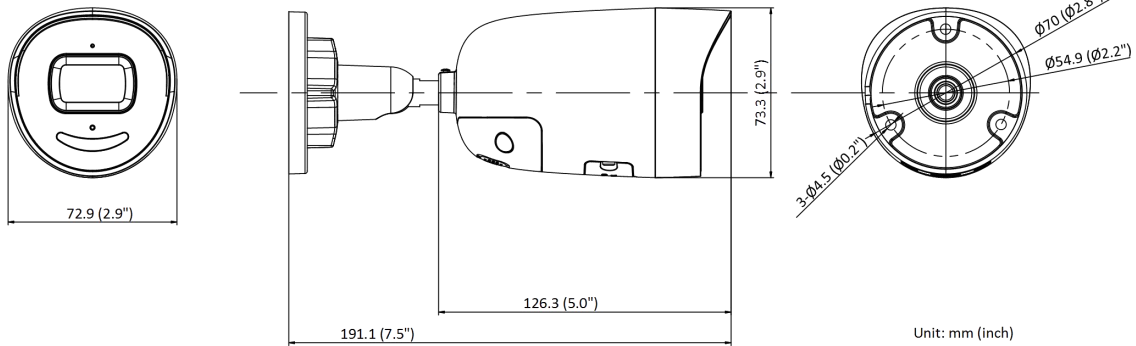

▪ **Dimension**

▪ **Accessory**

▪ **Optional**

DS-1280ZJ-XS

Junction Box

Distributed by

HIKVISION®

Headquarters

No.555 Qianmo Road, Binjiang District,
Hangzhou 310051, China
T +86-571-8807-5998
overseasbusiness@hikvision.com

Hikvision USA
T +1-909-895-0400
sales.usa@hikvision.com

Hikvision Australia
T +61-2-8599-4233
salesau@hikvision.com

Hikvision India
T +91-22-28469900
sales@pramahikvision.com

Hikvision Canada
T +1-866-200-6690
sales.canada@hikvision.com

Hikvision Thailand
T +662-275-9949
sales.thailand@hikvision.com

Hikvision Europe
T +31-23-5542770
sales.eu@hikvision.com

Hikvision Italy
T +39-0438-6902
info.it@hikvision.com

Hikvision Brazil
T +55 11 3318-0050
Latam.support@hikvision.com

Hikvision Turkey
T +90 [216]521 7070- 7074
sales.tr@hikvision.com

Hikvision Malaysia
T +601-7652-2413
sales.my@hikvision.com

Hikvision UK & Ireland
T +01628-902140
sales.uk@hikvision.com

Hikvision South Africa
Tel: +27 (10) 0351172
sale.africa@hikvision.com

Hikvision France
T +33(0)1-85-330-450
info.fr@hikvision.com

Hikvision Kazakhstan
T +7-727-9730667
nikia.panfilov@hikvision.ru

Hikvision Vietnam
T +84-974270888
sales.vt@hikvision.com

Hikvision UAE
T +971-4-4432090
salesme@hikvision.com

Hikvision Singapore
T +65-6684-4718
sg@hikvision.com

Hikvision Spain
T +34-91-737-16-55
info.es@hikvision.com

Hikvision Tashkent
T +99-87-1238-9438
uzb@hikvision.ru

Hikvision Hong Kong
T +852-2151-1761
info.hk@hikvision.com

Hikvision Russia
T +7-495-669-67-99
saleru@hikvision.com

Hikvision Korea
T +82-(0)31-731-8817
sales.korea@hikvision.com

Hikvision Poland
T +48-22-460-01-50
info.pl@hikvision.com

Hikvision Indonesia
T +62-21-2933759
Sales.Indonesia@hikvision.com

Hikvision Colombia
sales.colombia@hikvision.com